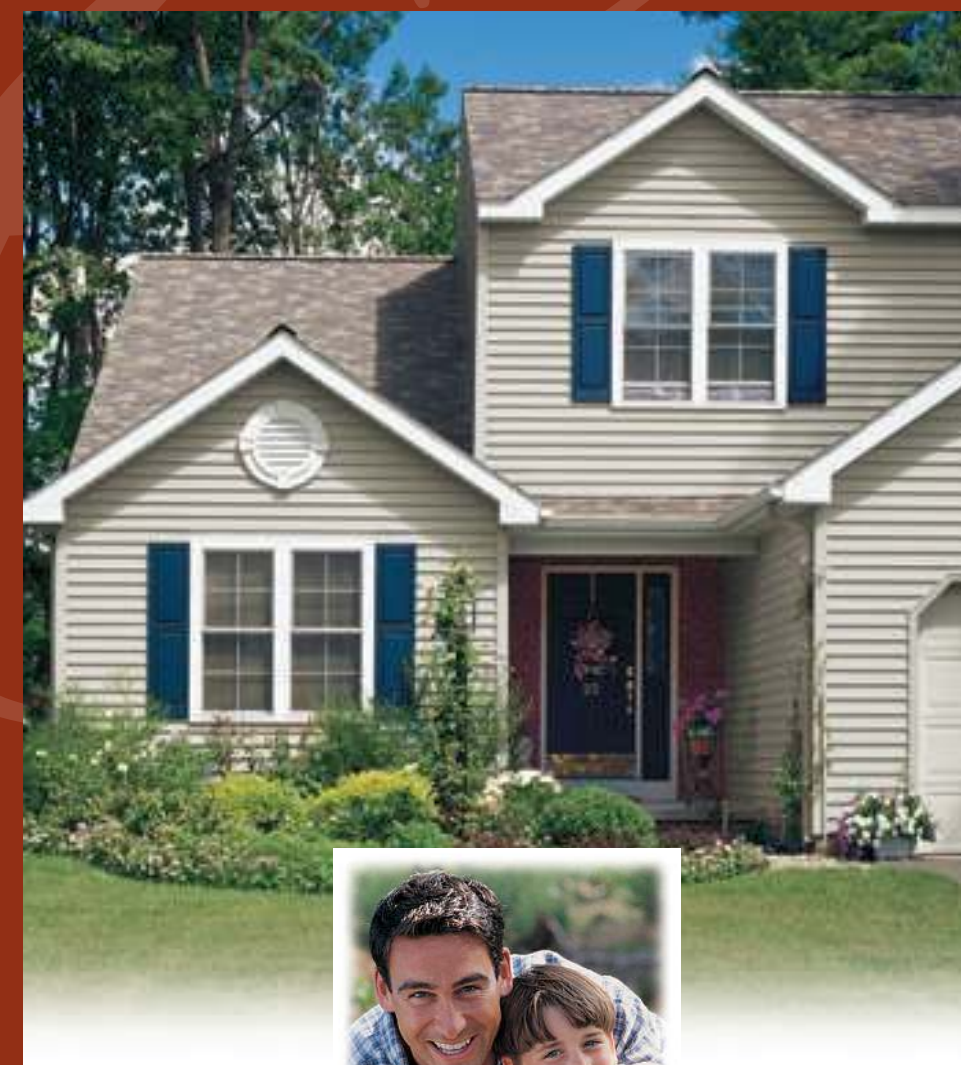

Exterior products of exceptional quality and value.